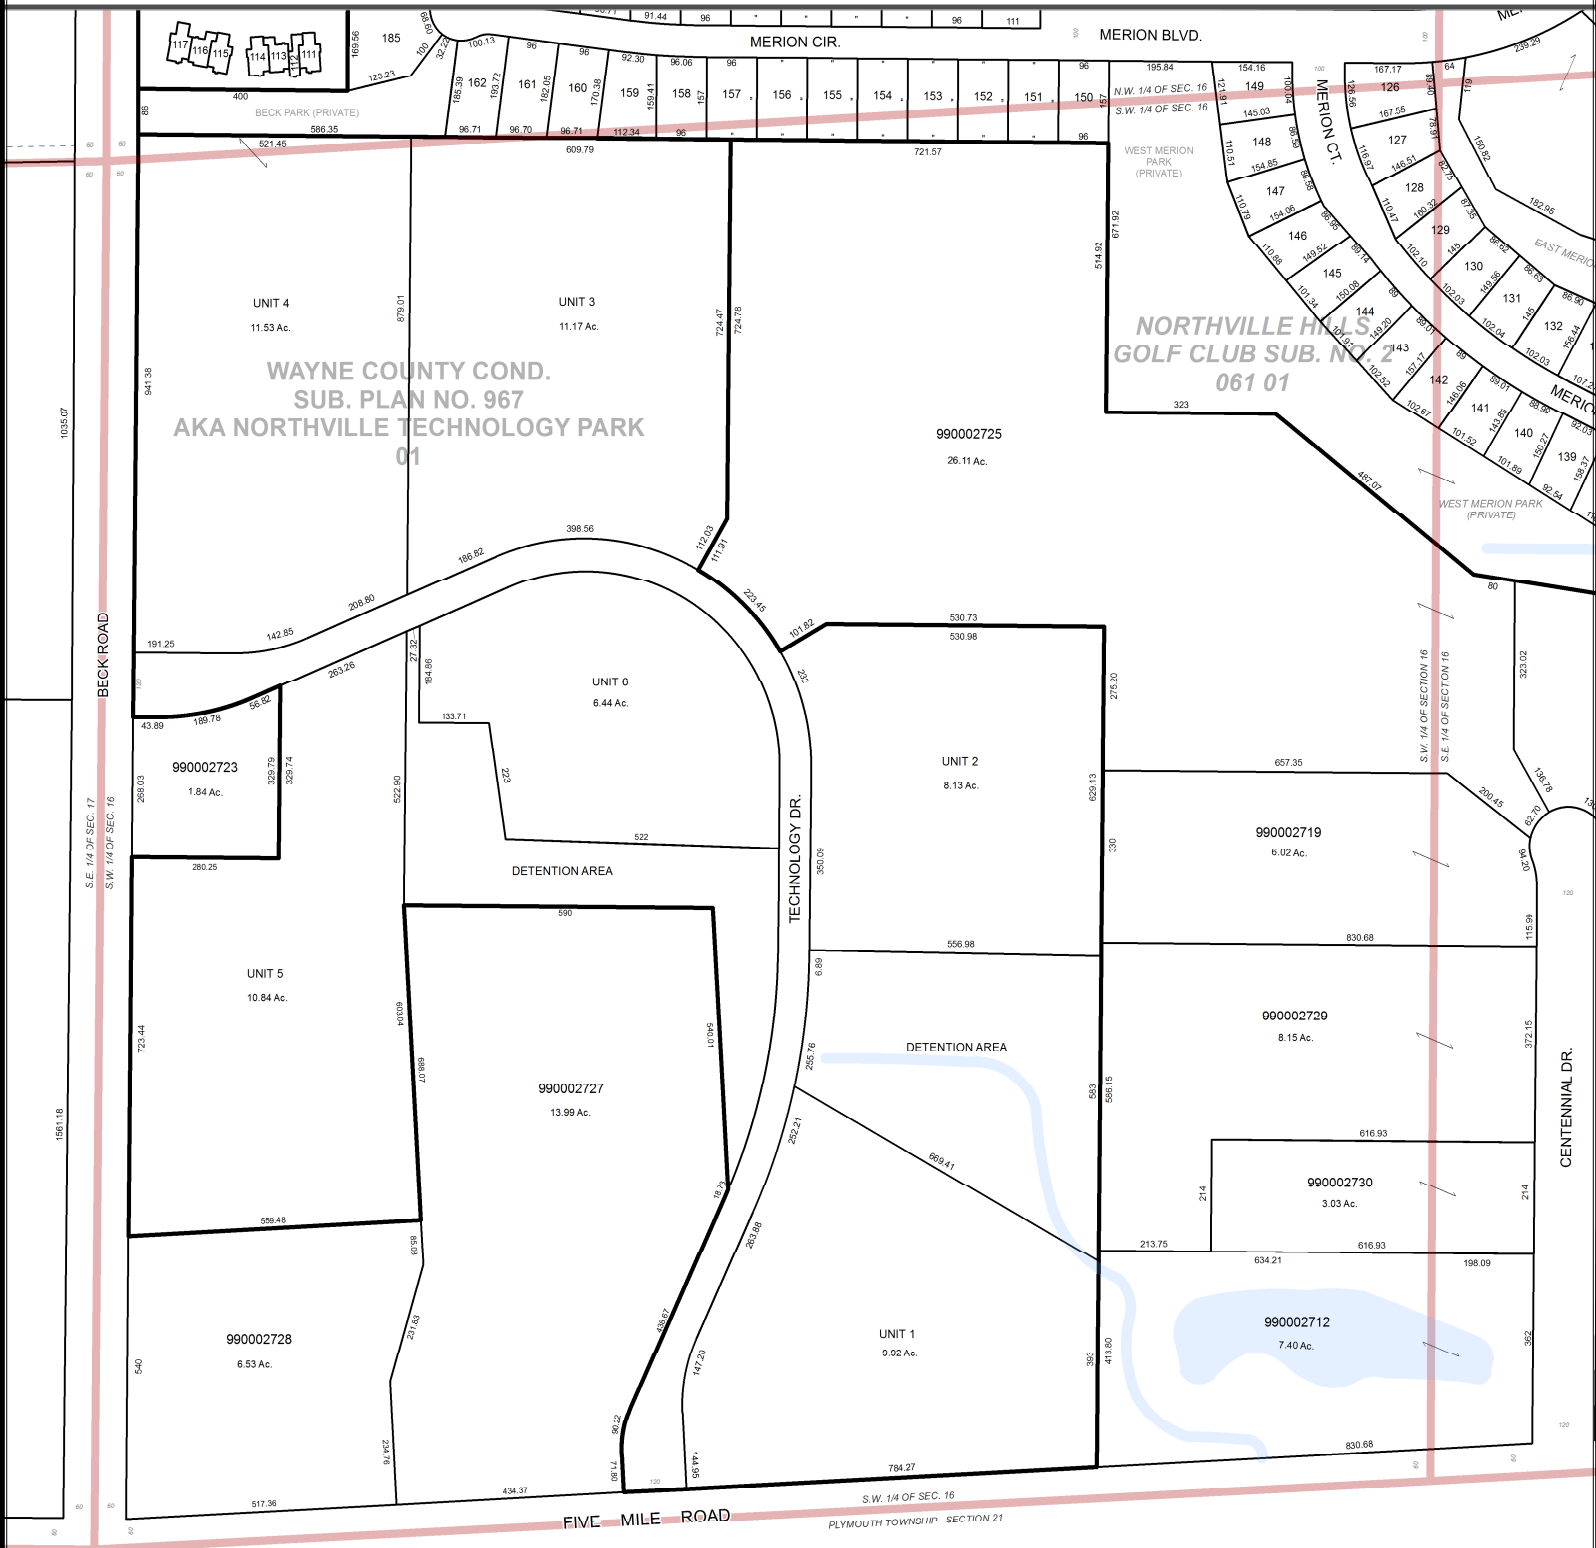

CHARTER TOWNSHIP OF NORTHVILLE

COUNTY OF WAYNE, STATE OF MICHIGAN

T. 1 S. R. 8 E.

S. W. 1/4 SECTION 16

PARCEL IDENTIFICATION NUMBER

TWP CODE PAGE NO. SUB NO. LOT NO. SPLIT/COMB.

77 065 02 0010 000

PAGE LOCATOR

22	21	18	17	14	13	6	5	2	1
23	24	19	20	15	16	7	8	3	4
26	25	30	29	34	33	38	37	42	41
27	28	31	32	35	36	39	40	43	44
70	69	66	65	62	61	58	57	54	53
71	72	67	68	63	64	59	60	55	56

FOR PARCEL INFORMATION AND LEGAL DESCRIPTIONS PLEASE VISIT OUR WEBSITE

WWW.TWP.NORTHVILLE.MI.US

UPDATED: NOVEMBER 20, 2012