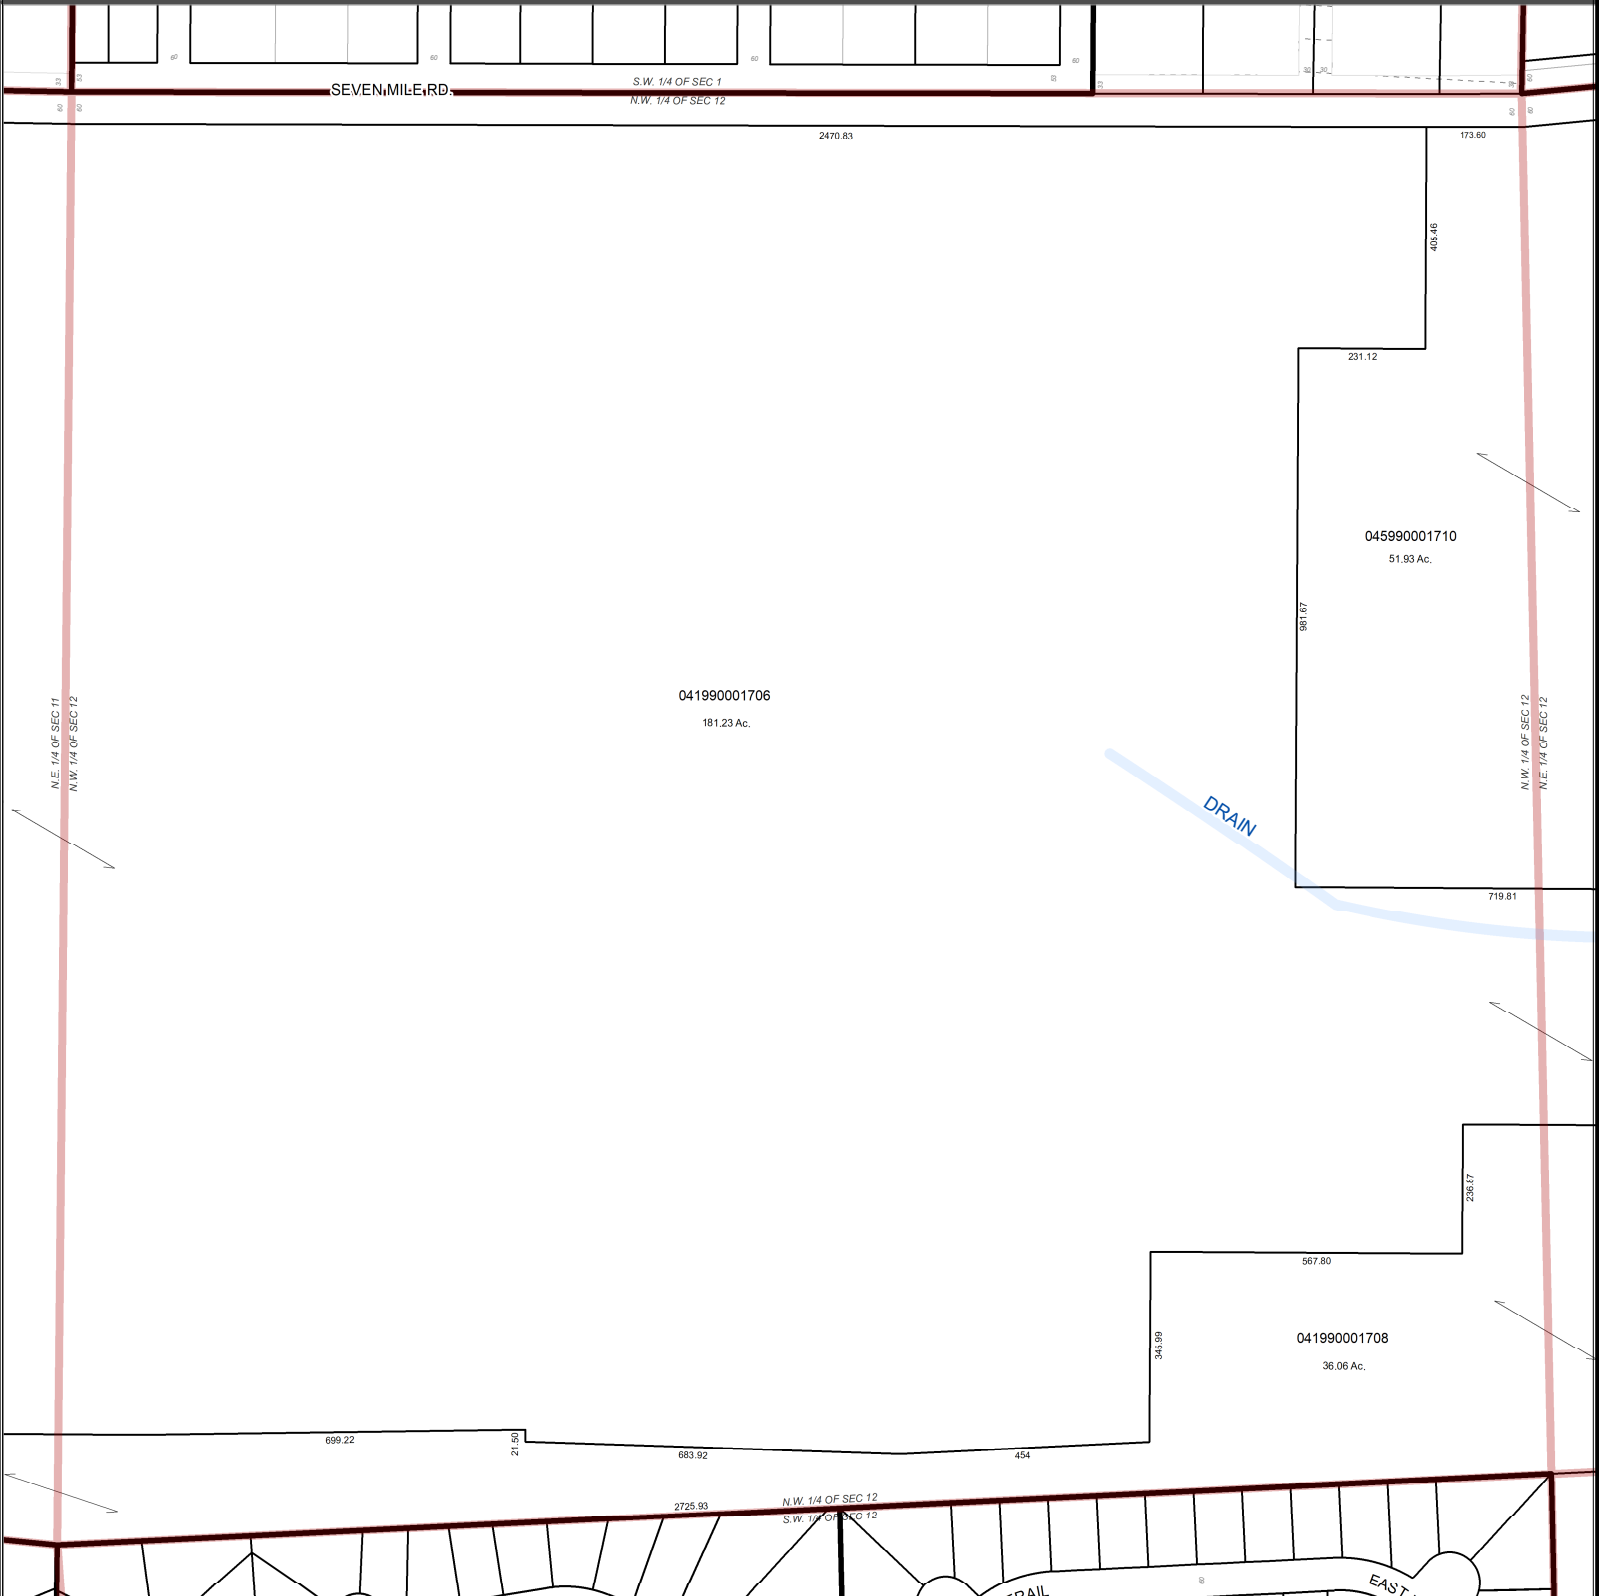

CHARTER TOWNSHIP OF NORTHVILLE

COUNTY OF WAYNE, STATE OF MICHIGAN

T. 1 S. R. 8 E.

N.W. 1/4 SECTION 12

PARCEL IDENTIFICATION NUMBER

TWP CODE PAGE NO. SUB NO. LOT NO. SPLIT/COMB.
77 065 02 0010 000

PAGE LOCATOR

22	21	18	17	14	13	6	5	2	1
23	24	19	20	15	16	7	8	3	4
26	25	30	29	34	33	38	37	42	41
27	28	31	32	35	36	39	40	43	44
70	69	66	65	62	61	58	57	54	53
71	72	67	68	63	64	59	60	55	56

FOR PARCEL INFORMATION AND LEGAL DESCRIPTIONS
PLEASE VISIT OUR WEBSITE

WWW.TWP.NORTHVILLE.MI.US

UPDATED: FEBRUARY 21, 2019