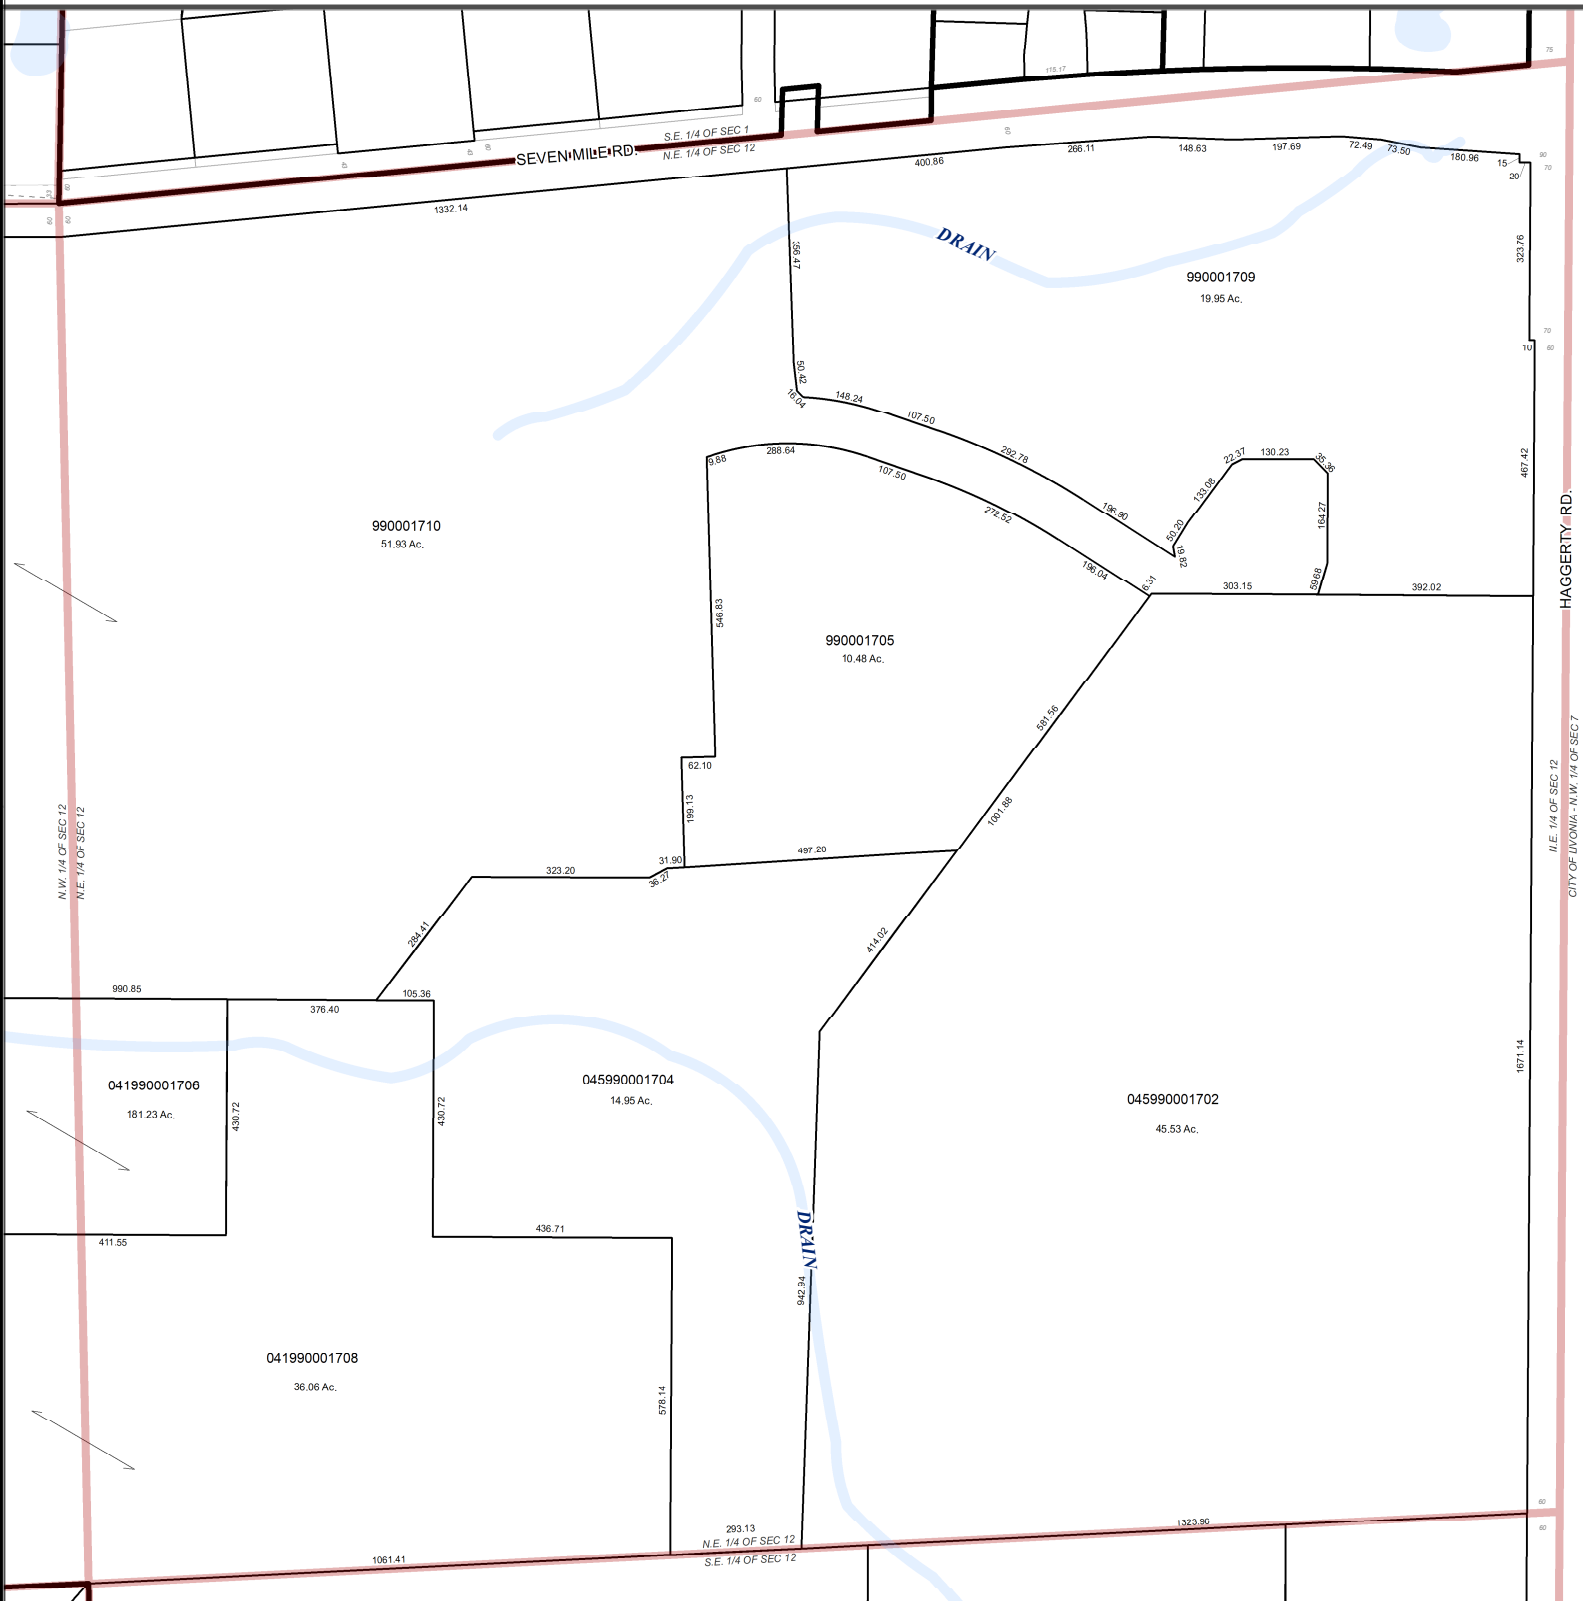

CHARTER TOWNSHIP OF NORTHVILLE

COUNTY OF WAYNE, STATE OF MICHIGAN

T. 1 S. R. 8 E.

N.E. 1/4 SECTION 12

PARCEL IDENTIFICATION NUMBER

TWP CODE PAGE NO. SUB NO. LOT NO. SPLIT/COMB.

77 065 02 0010 000

PAGE LOCATOR

22	21	18	17	14	13	6	5	2	1
23	24	19	20	15	16	7	8	3	4
26	25	30	29	34	33	38	37	42	41
27	28	31	32	35	36	39	40	43	44
70	69	66	65	62	61	58	57	54	53
71	72	67	68	63	64	59	60	55	56

FOR PARCEL INFORMATION AND LEGAL DESCRIPTIONS
PLEASE VISIT OUR WEBSITE

WWW.TWP.NORTHVILLE.MI.US

UPDATED: FEBRUARY 21, 2019