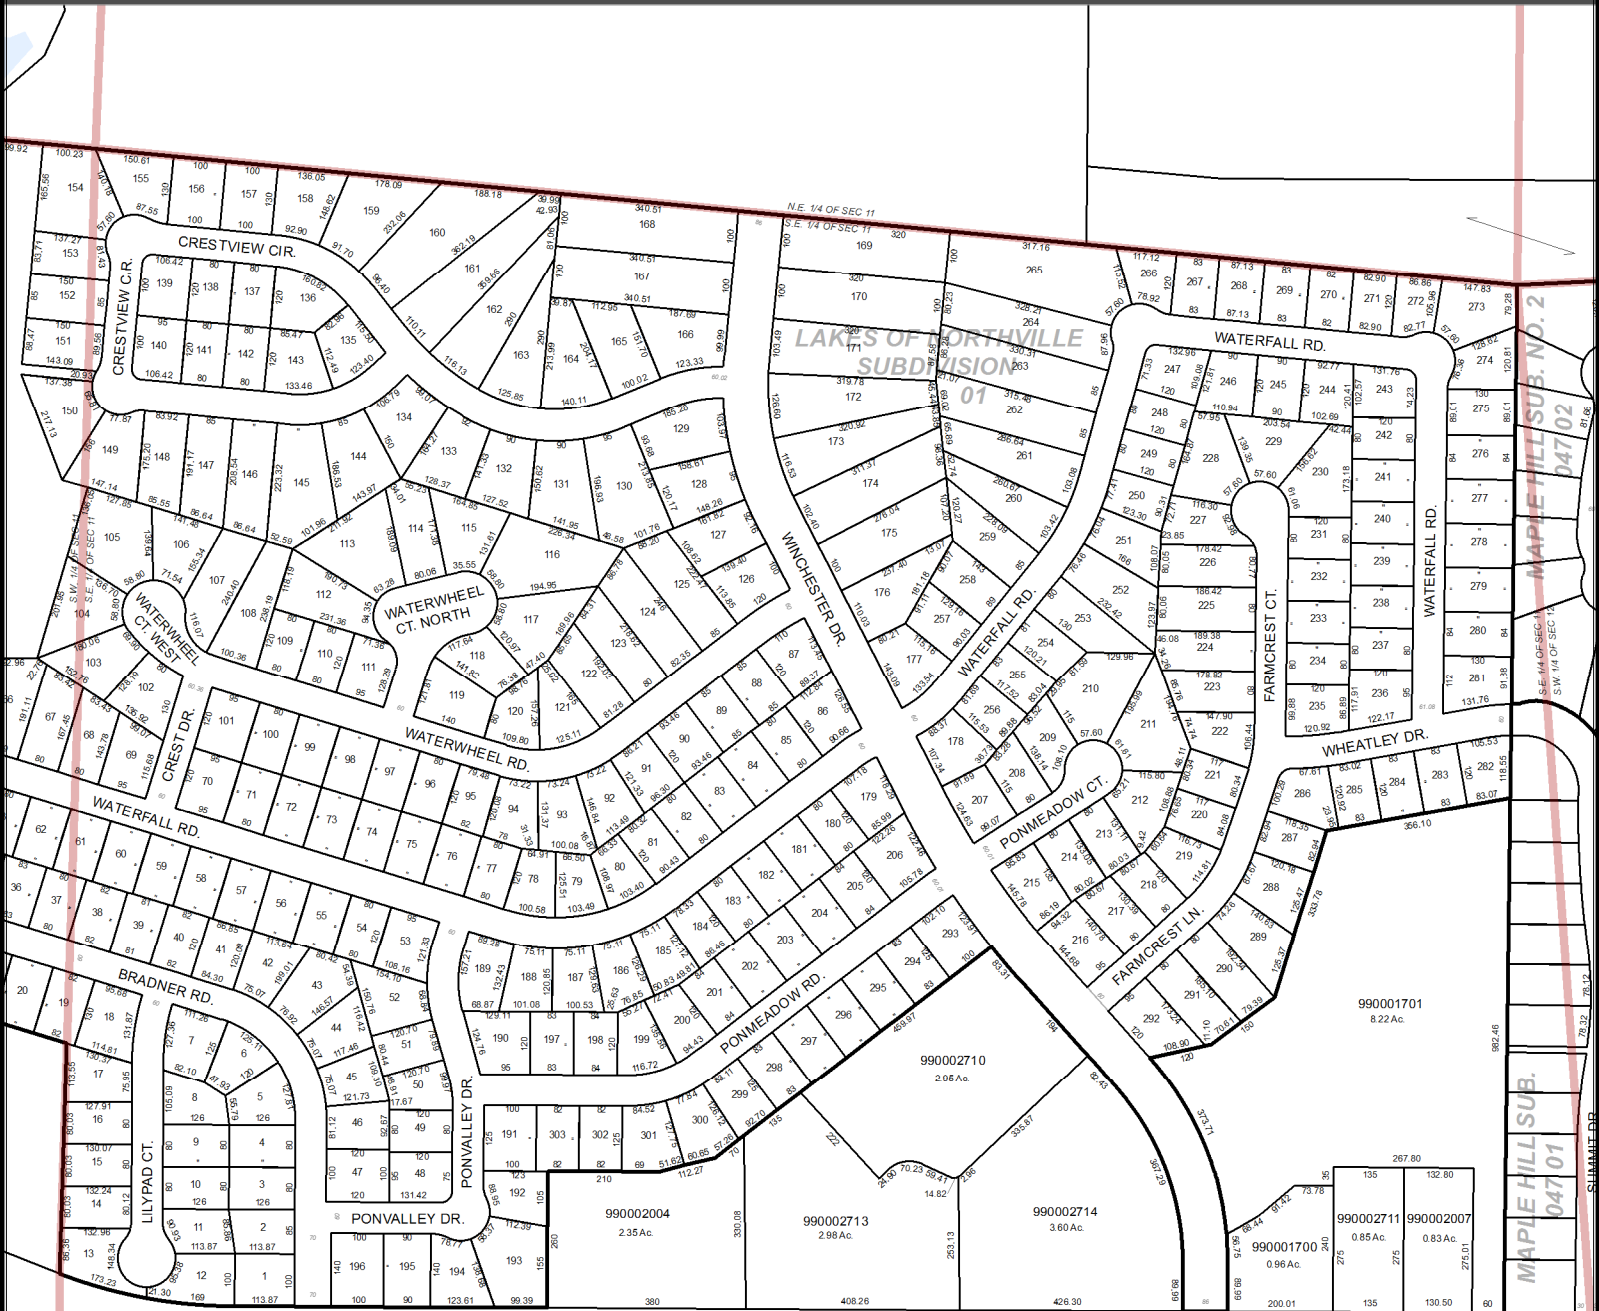

CHARTER TOWNSHIP OF NORTHVILLE

COUNTY OF WAYNE, STATE OF MICHIGAN

T. 1 S. R. 8 E.

S. E. 1/4 SECTION 11

PARCEL IDENTIFICATION NUMBER

TWP CODE PAGE NO. SUB NO. LOT NO. SPLIT/COMB.
77 065 02 0010 000

PAGE LOCATOR

22	21	18	17	14	13	6	5	2	1
23	24	19	20	15	16	7	8	3	4
26	25	30	29	34	33	38	37	42	41
27	28	31	32	35	36	39	40	43	44
70	69	66	65	62	61	58	57	54	53
71	72	67	68	63	64	59	60	55	56

FOR PARCEL INFORMATION AND LEGAL DESCRIPTIONS
PLEASE VISIT OUR WEBSITE

WWW.TWP.NORTHVILLE.MI.US

UPDATED: JANUARY 1, 2015