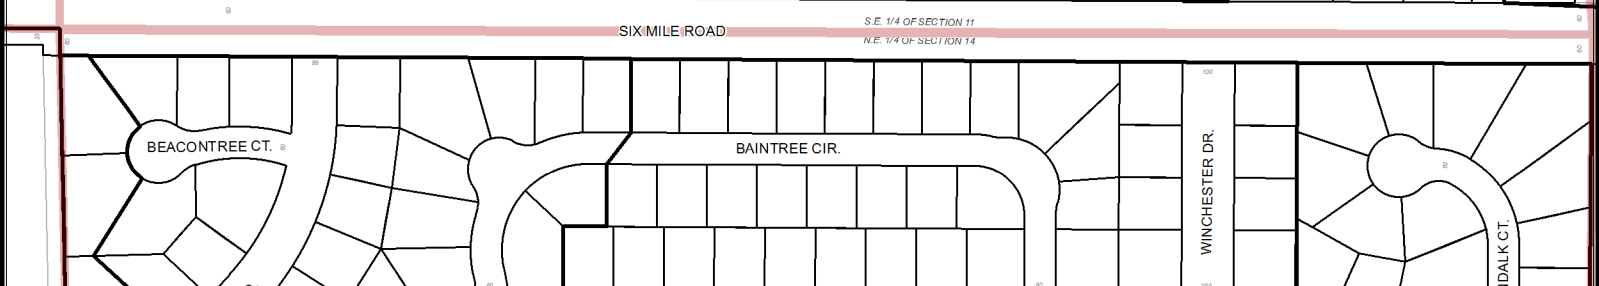

CHARTER TOWNSHIP OF NORTHVILLE

COUNTY OF WAYNE, STATE OF MICHIGAN

T. 1 S. R. 8 E.

S. E. 1/4 SECTION 11

PARCEL IDENTIFICATION NUMBER

TWP CODE PAGE NO. SUB NO. LOT NO. SPLIT/COMB.
77 065 02 0010 000

PAGE LOCATOR

22	21	18	17	14	13	6	5	2	1
23	24	19	20	15	16	7	8	3	4
26	25	30	29	34	33	38	37	42	41
27	28	31	32	35	36	39	40	43	44
70	69	66	65	62	61	58	57	54	53
71	72	67	68	63	64	59	60	55	56

FOR PARCEL INFORMATION AND LEGAL DESCRIPTIONS
PLEASE VISIT OUR WEBSITE

WWW.TWP.NORTHVILLE.MI.US

UPDATED: JANUARY 1, 2015