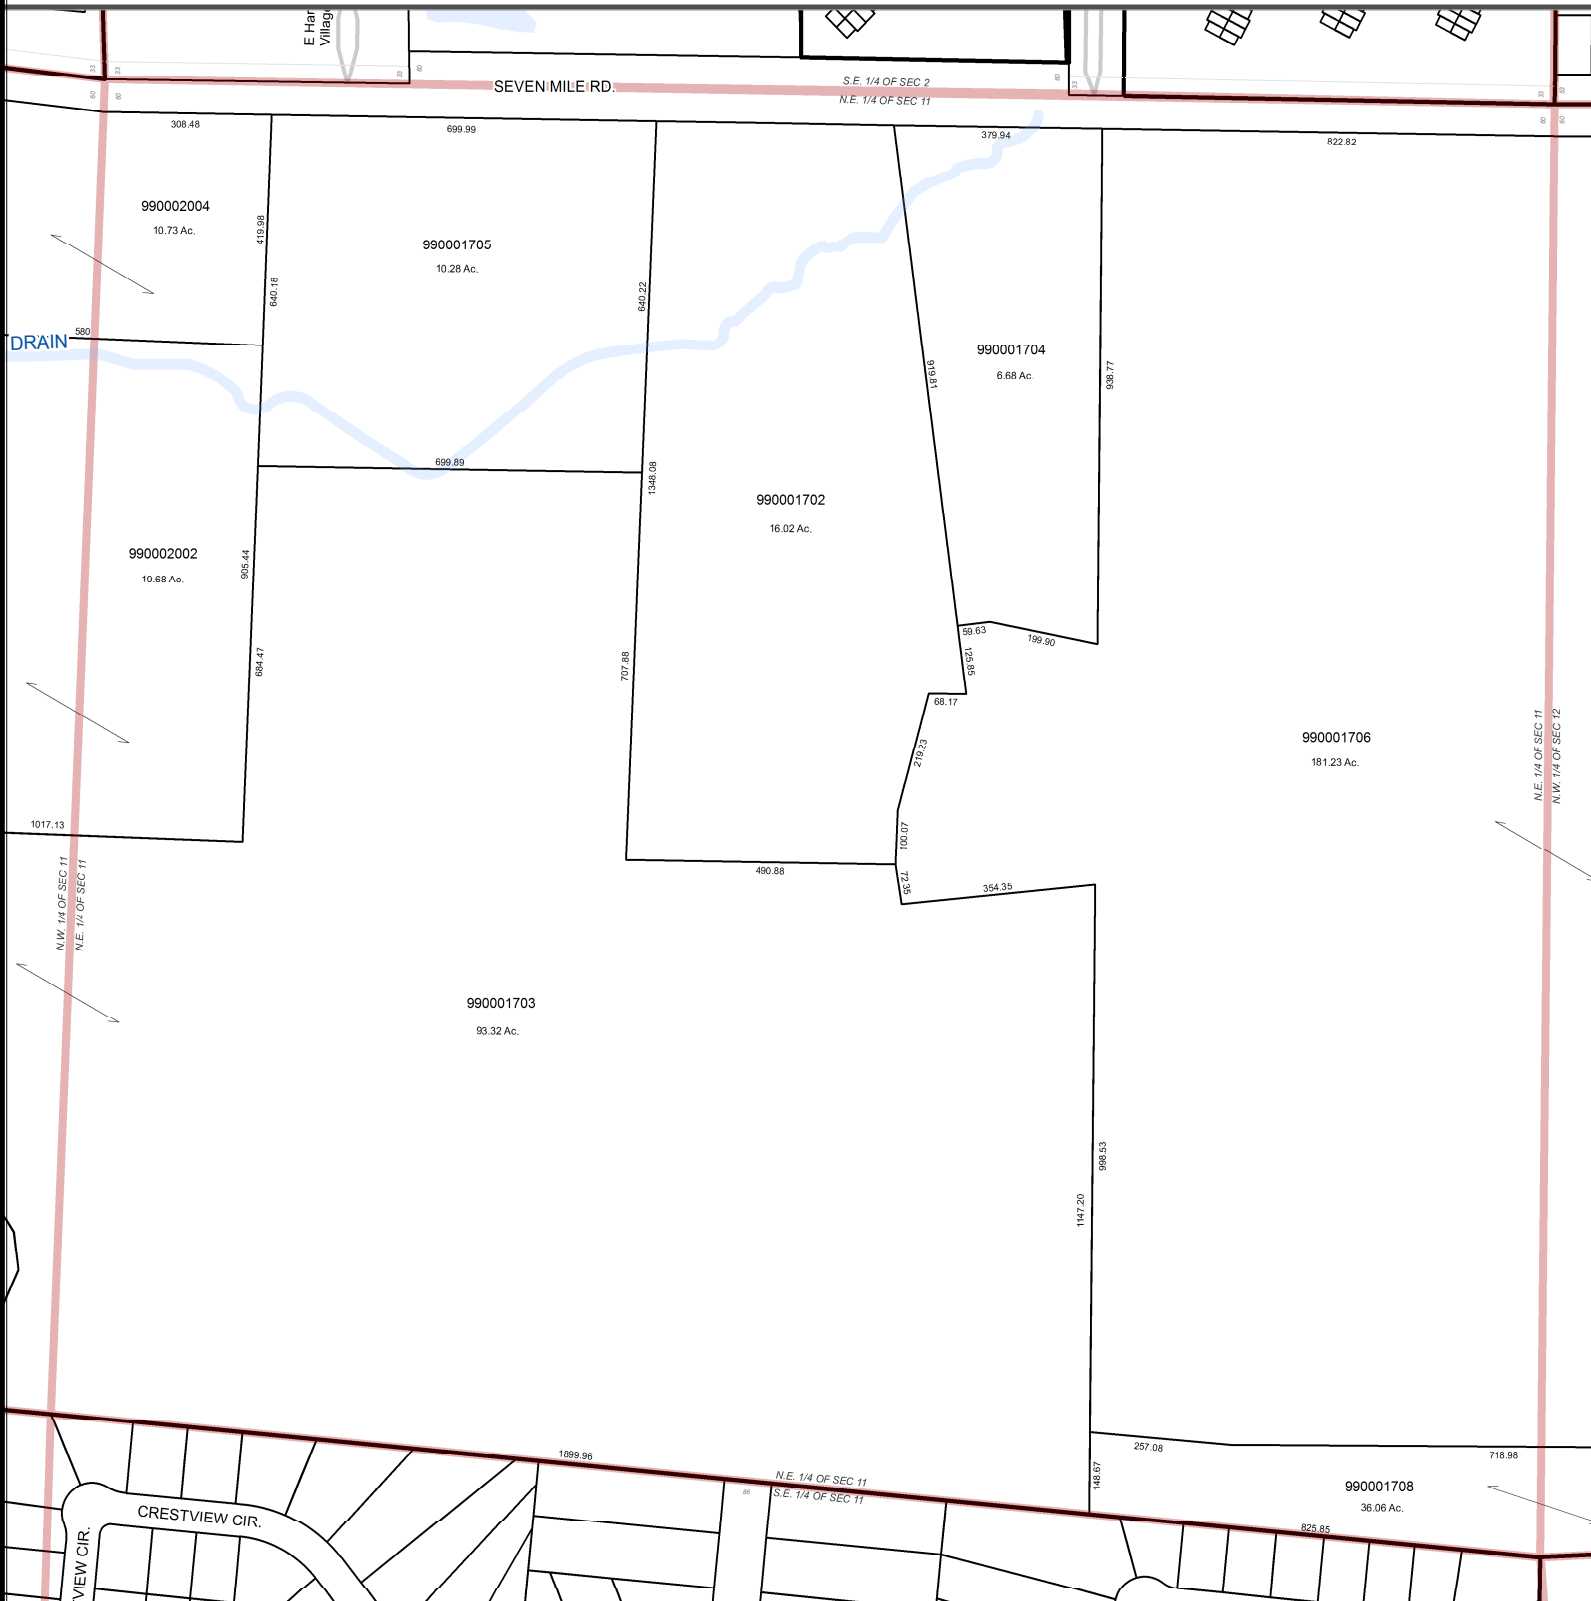

CHARTER TOWNSHIP OF NORTHVILLE

COUNTY OF WAYNE, STATE OF MICHIGAN

T. 1 S. R. 8 E.

N.E. 1/4 SECTION 11

PARCEL IDENTIFICATION NUMBER

TWP CODE PAGE NO. SUB NO. LOT NO. SPLIT/COMB.
77 065 02 0010 000

PAGE LOCATOR

22	21	18	17	14	13	6	5	2	1
23	24	19	20	15	16	7	8	3	4
26	25	30	29	34	33	38	37	42	41
27	28	31	32	35	36	39	40	43	44
70	69	66	65	62	61	58	57	54	53
71	72	67	68	63	64	59	60	55	56

FOR PARCEL INFORMATION AND LEGAL DESCRIPTIONS
PLEASE VISIT OUR WEBSITE

WWW.TWP.NORTHVILLE.MI.US

UPDATED: JANUARY 1, 2013