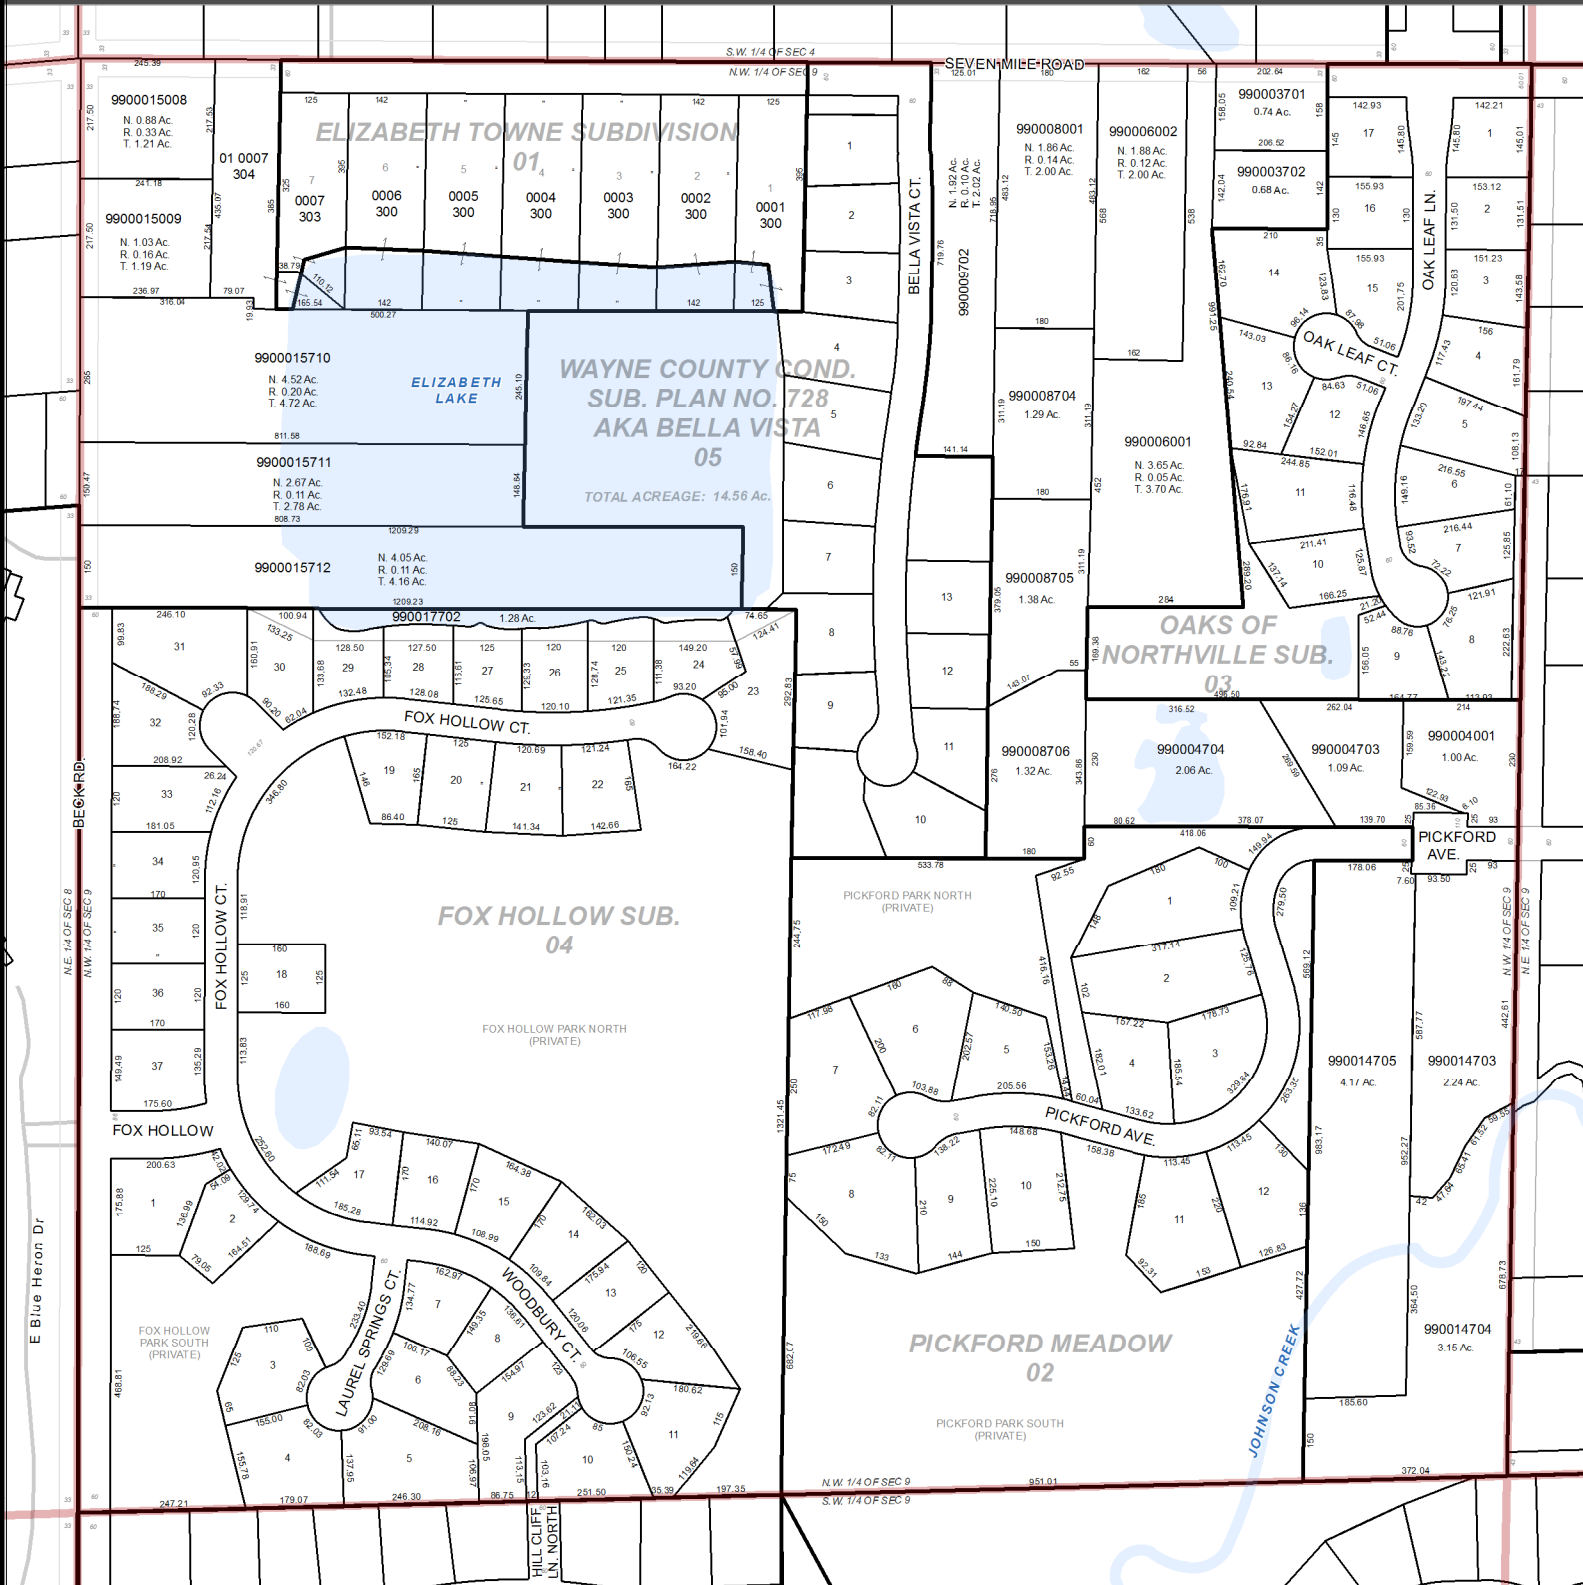

CHARTER TOWNSHIP OF NORTHVILLE

COUNTY OF WAYNE, STATE OF MICHIGAN

T. 1 S. R. 8 E.

N.W. 1/4 SECTION 9

PARCEL IDENTIFICATION NUMBER

TWP CODE PAGE NO. SUB. NO. LOT NO. SPLIT/COMB.

77 065 02 0010 000

PAGE LOCATOR

22	21	18	17	14	13	6	5	2	1
23	24	19	20	15	16	7	8	3	4
25	26	30	29	34	33	38	37	42	41
27	28	31	32	35	36	39	40	43	44
70	69	66	65	62	61	58	57	54	53
71	72	67	68	63	64	59	60	55	56

FOR PARCEL INFORMATION AND LEGAL DESCRIPTIONS PLEASE VISIT OUR WEBSITE

WWW.TWP.NORTHVILLE.MI.US

UPDATED: JANUARY 1, 2015