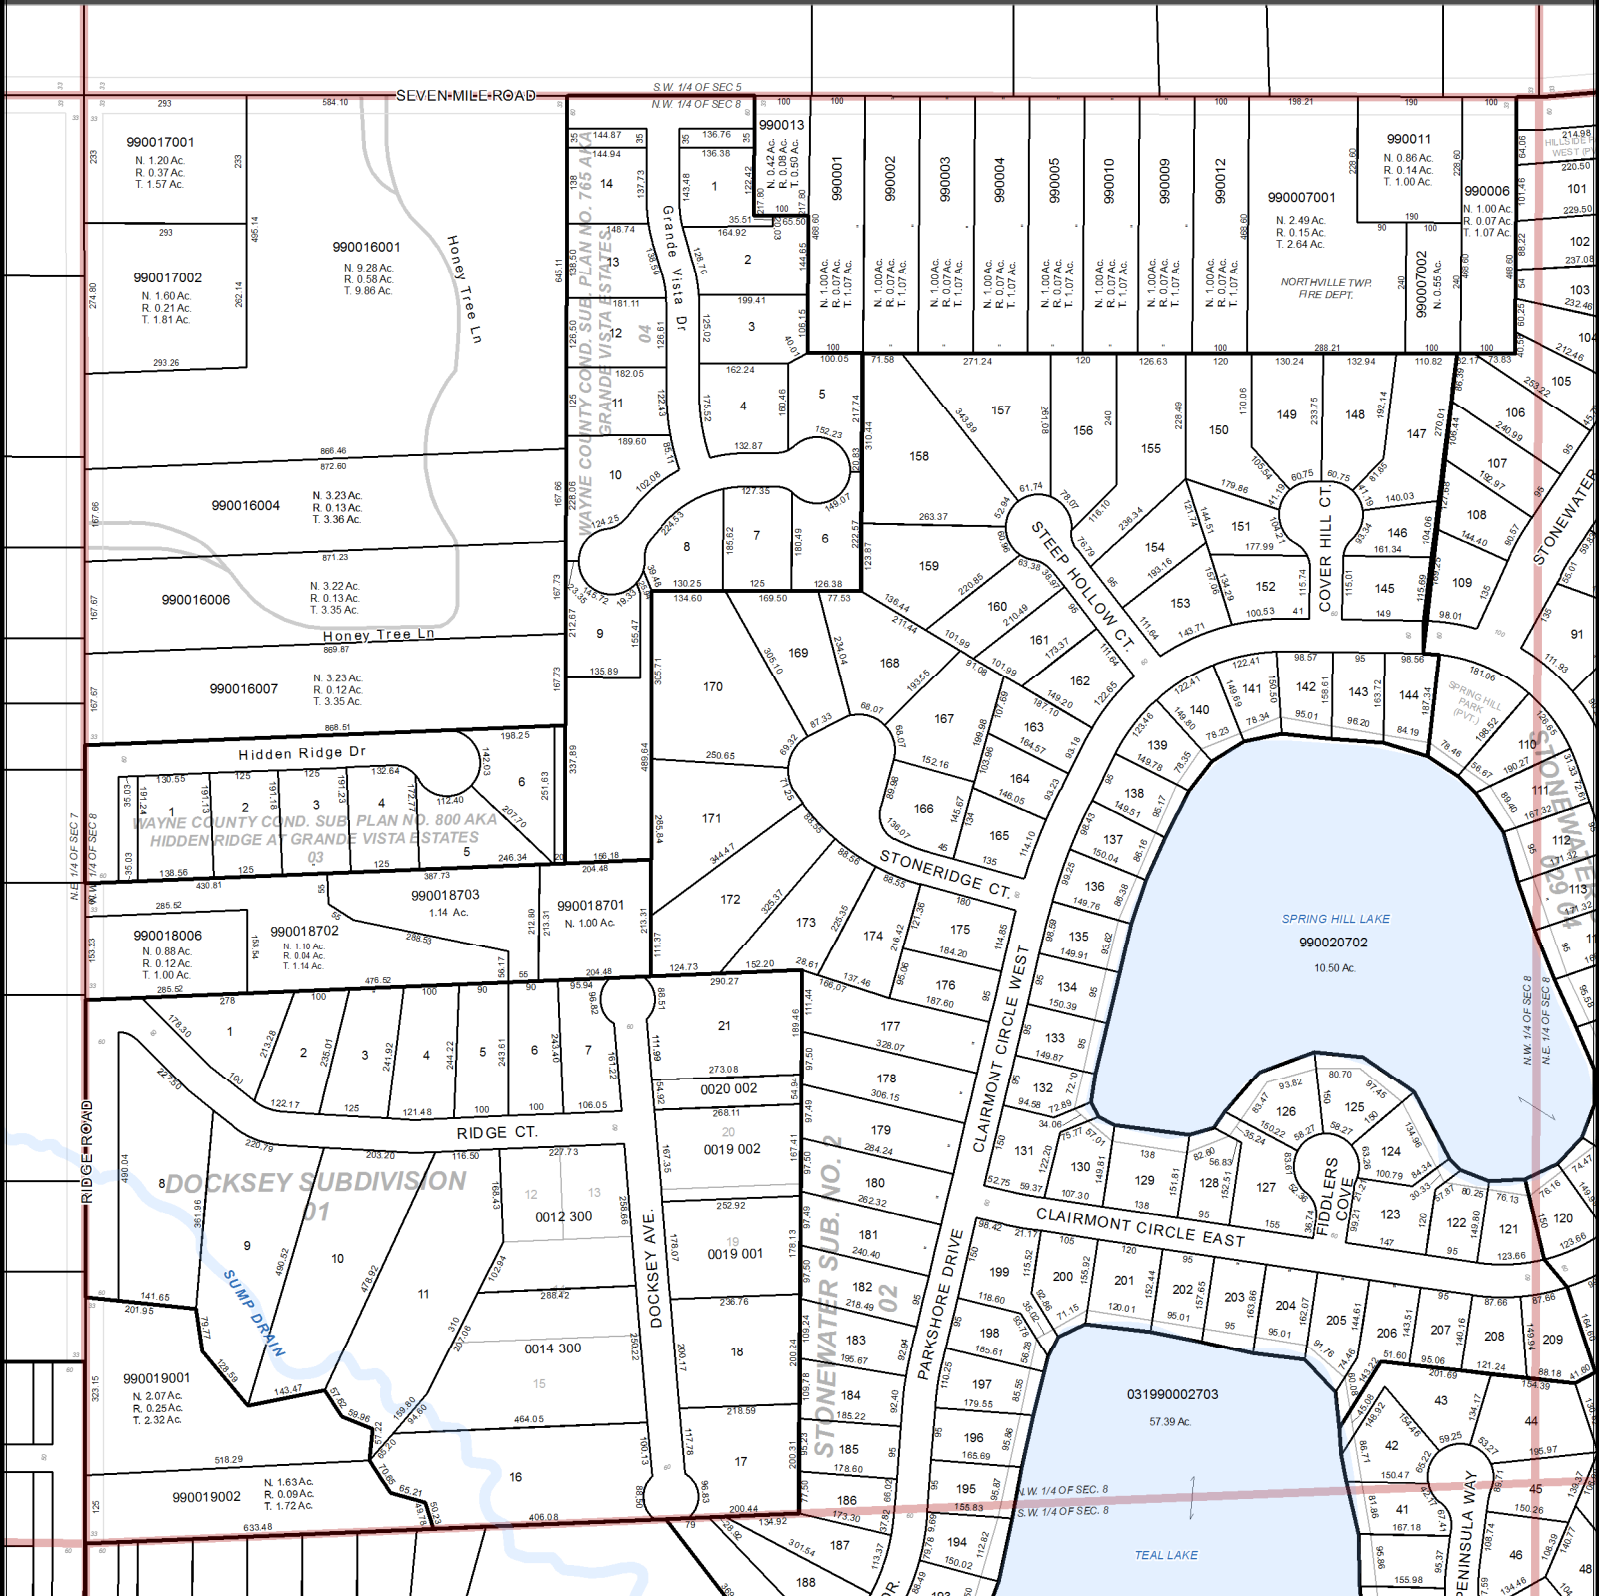

CHARTER TOWNSHIP OF NORTHVILLE

COUNTY OF WAYNE, STATE OF MICHIGAN

T. 1 S. R. 8 E.

N.W. 1/4 SECTION 8

PAGE LOCATOR

22	21	18	17	14	13	6	5	2	1
23	24	19	20	15	16	7	8	3	4
26	25	30	29	34	33	38	37	42	41
27	28	31	32	35	36	39	40	43	44
70	69	66	65	62	61	58	57	54	53
71	72	67	68	63	64	59	60	55	56
74	73	70	69	66	65	62	61	58	57

FOR PARCEL INFORMATION AND LEGAL DESCRIPTIONS PLEASE VISIT OUR WEBSITE

WWW.TWP.NORTHVILLE.MI.US

UPDATED: JANUARY 1, 2015

PARCEL IDENTIFICATION NUMBER

TWP CODE PAGE NO. SUB NO. LOT NO. SPLIT/COMB.

00000000 00000000 00000000 00000000 00000000