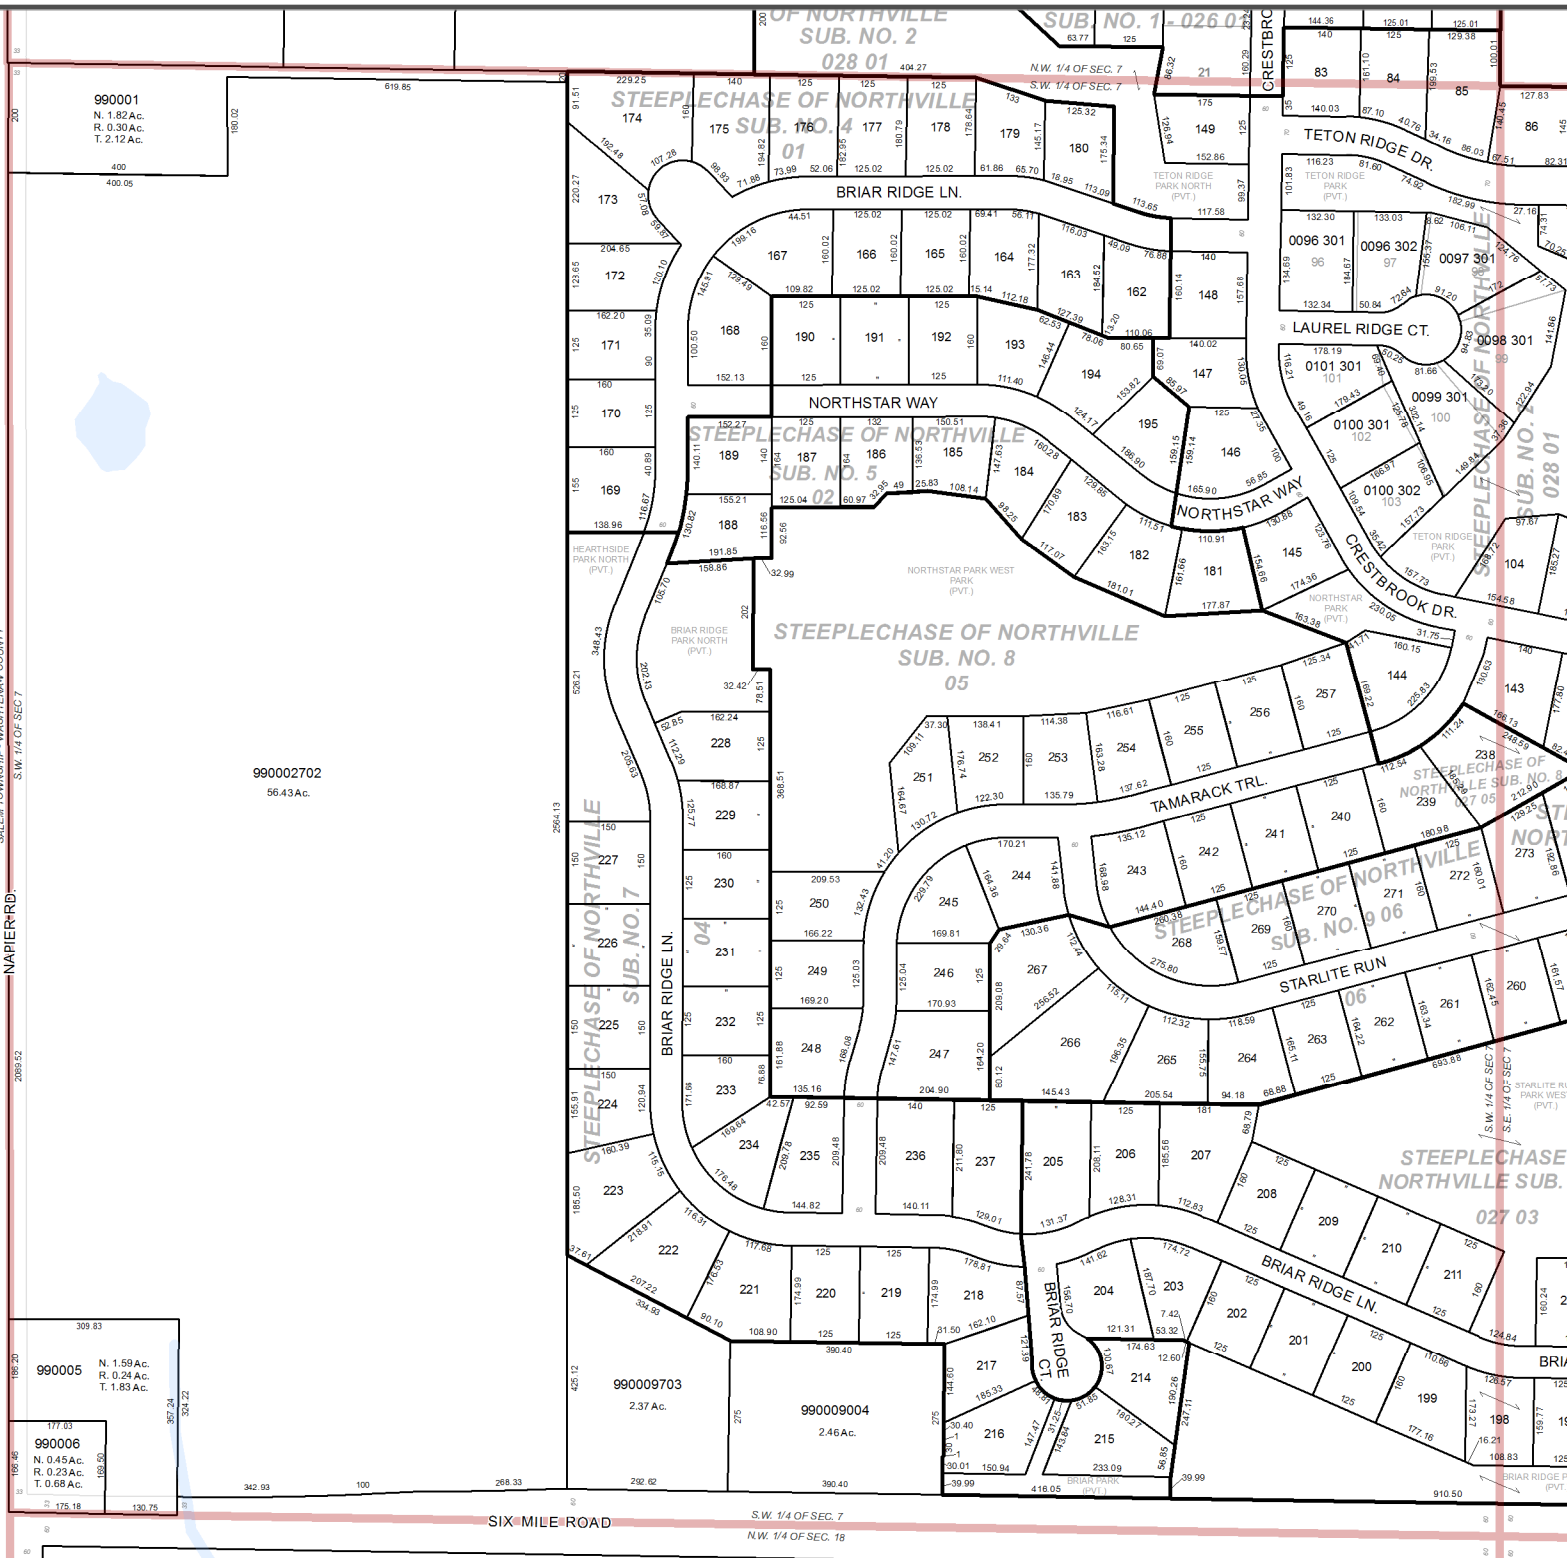

CHARTER TOWNSHIP OF NORTHVILLE

COUNTY OF WAYNE, STATE OF MICHIGAN

T. 1 S. R. 8 E.

N.E. 1/4 SECTION 7

PARCEL IDENTIFICATION NUMBER

TWP CODE PAGE NO. SUB. NO. LOT NO. SPLIT/COMB.

77 065 02 0010 000

PAGE LOCATOR

22	21	18	17	14	13	6	5	2	1
23	24	19	20	15	16	7	8	3	4
26	25	30	29	34	33	38	37	42	41
27	28	31	32	35	36	39	40	43	44
70	69	66	65	62	61	58	57	54	53
71	72	67	68	63	64	59	60	55	56
74	73	70	69	66	65	62	61	58	57

FOR PARCEL INFORMATION AND LEGAL DESCRIPTIONS PLEASE VISIT OUR WEBSITE

WWW.TWP.NORTHVILLE.MI.US

UPDATED: JANUARY 1, 2015