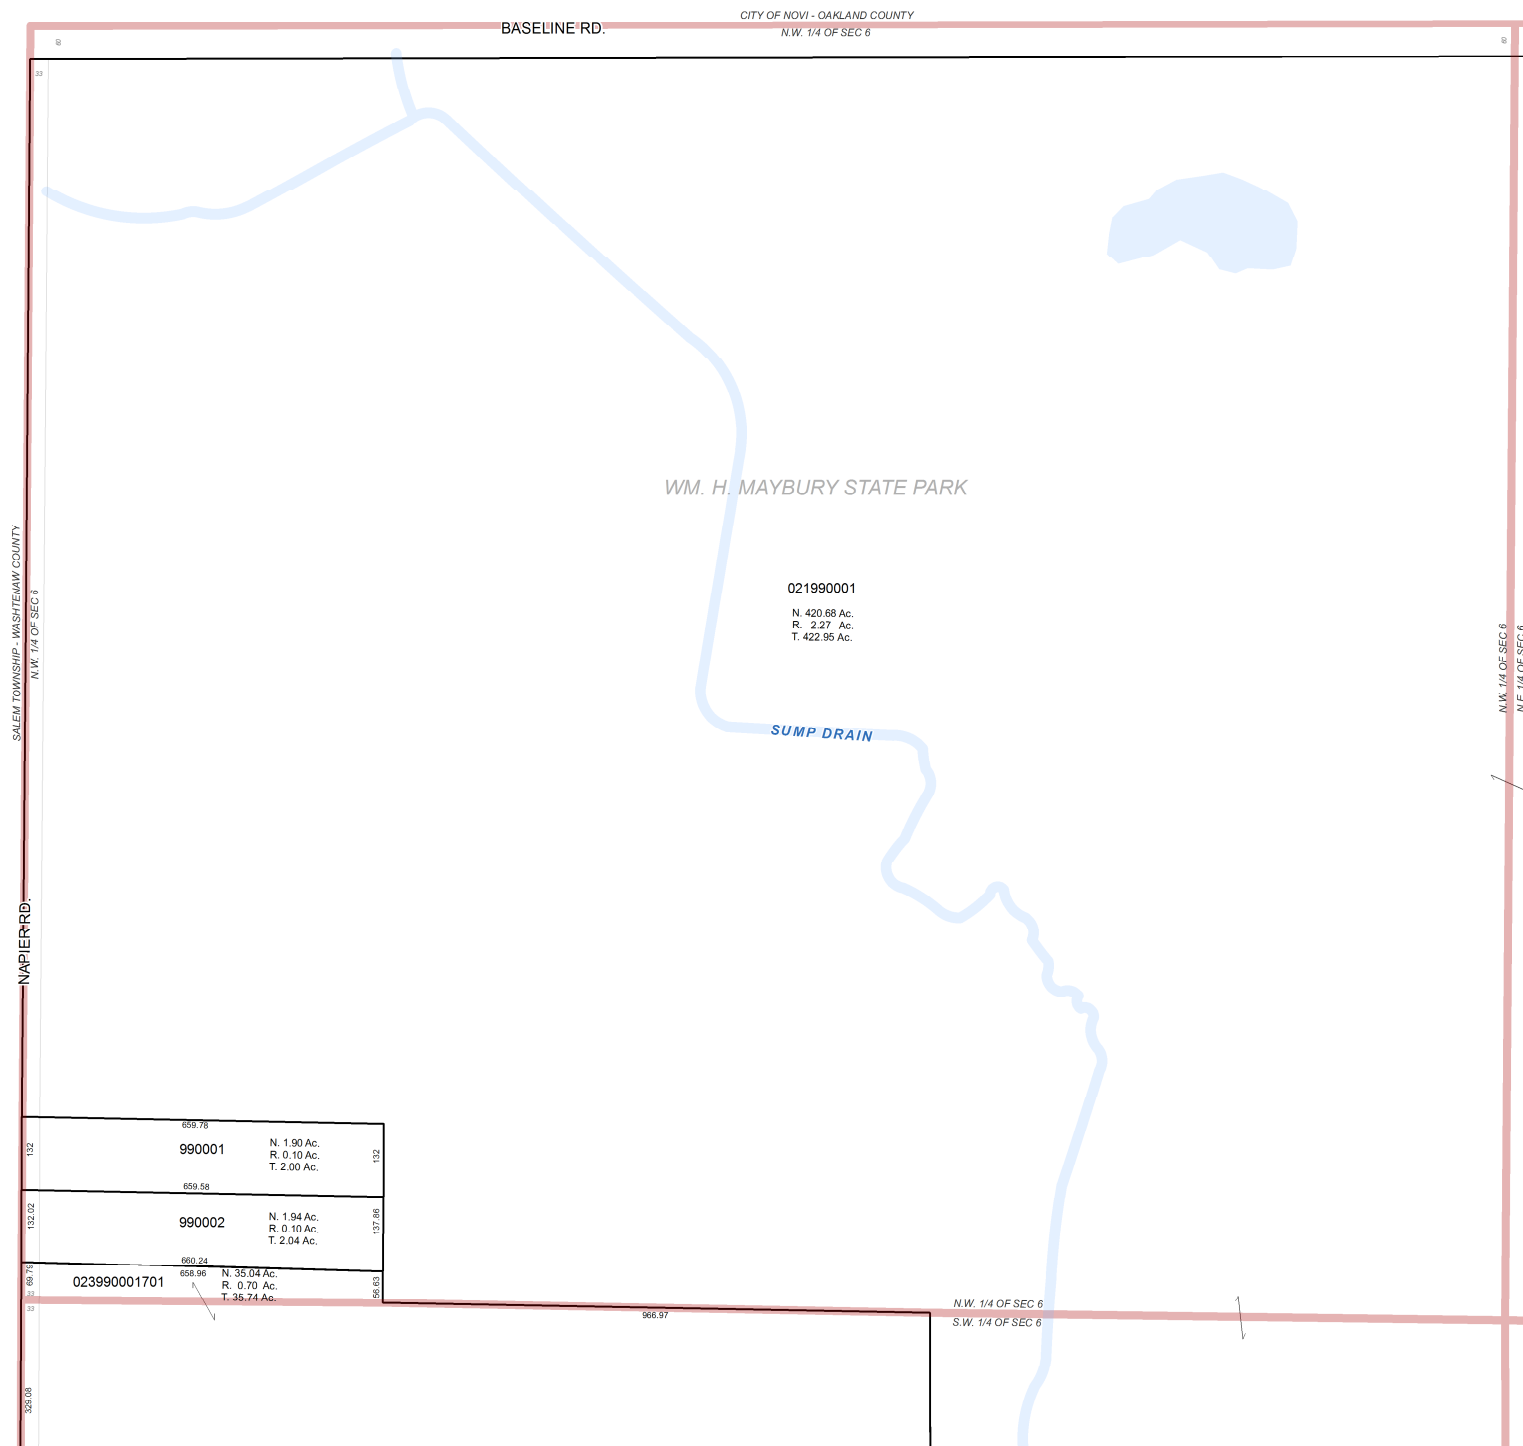

CHARTER TOWNSHIP OF NORTHVILLE

COUNTY OF WAYNE, STATE OF MICHIGAN

T. 1 S. R. 8 E.

N.W. 1/4 SECTION 6

PARCEL IDENTIFICATION NUMBER

TWP CODE   PAGE NO.   SUB NO.   LOT NO.   SPLIT/COMB.
77   065   02   0010   000

PAGE LOCATOR

22	21	18	17	14	13	6	5	2	1
23	24	19	20	15	16	7	8	3	4
26	25	30	29	34	33	38	37	42	41
27	28	31	32	35	36	39	40	43	44
70	69	66	65	62	61	58	57	54	53
71	72	67	68	63	64	59	60	55	56

FOR PARCEL INFORMATION AND LEGAL DESCRIPTIONS
PLEASE VISIT OUR WEBSITE

WWW.TWP.NORTHVILLE.MI.US

UPDATED: NOVEMBER 20, 2012