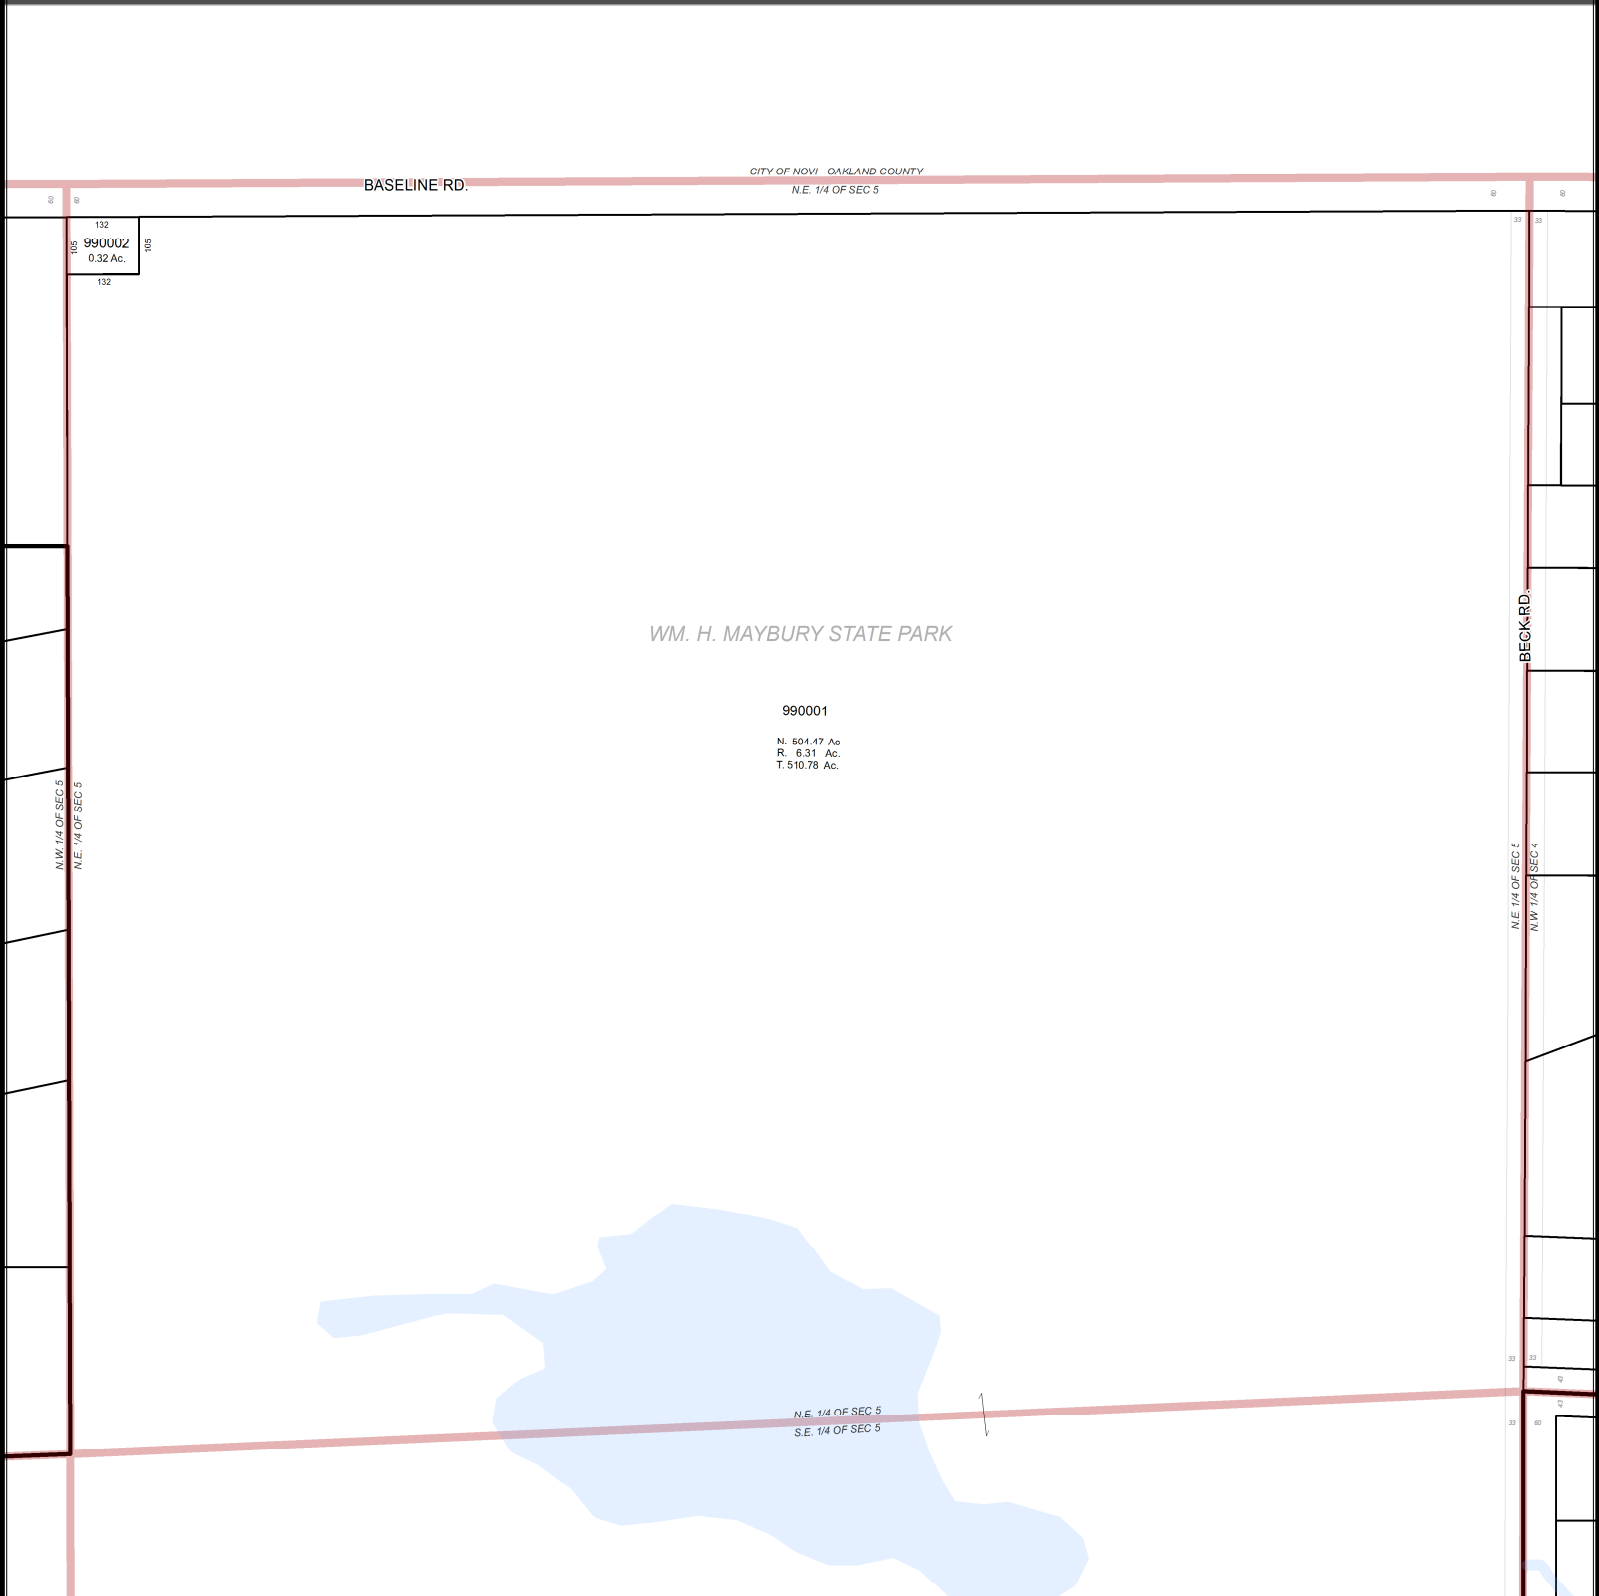

CHARTER TOWNSHIP OF NORTHVILLE

COUNTY OF WAYNE, STATE OF MICHIGAN

T. 1 S. R. 8 E.

N.E. 1/4 SECTION 5

PARCEL IDENTIFICATION NUMBER

TWP CODE   PAGE NO.   SUB NO.   LOT NO.   SPLIT/COMB.
77   065   02   0010   000

PAGE LOCATOR

22	21	18	17	14	13	6	5	2	1
23	24	19	20	15	16	7	8	3	4
26	25	30	29	34	33	38	37	42	41
27	28	31	32	35	36	39	40	43	44
70	69	66	65	62	61	58	57	54	53
71	72	67	68	63	64	59	60	55	56

FOR PARCEL INFORMATION AND LEGAL DESCRIPTIONS
PLEASE VISIT OUR WEBSITE

WWW.TWP.NORTHVILLE.MI.US

UPDATED: JANUARY 1, 2013